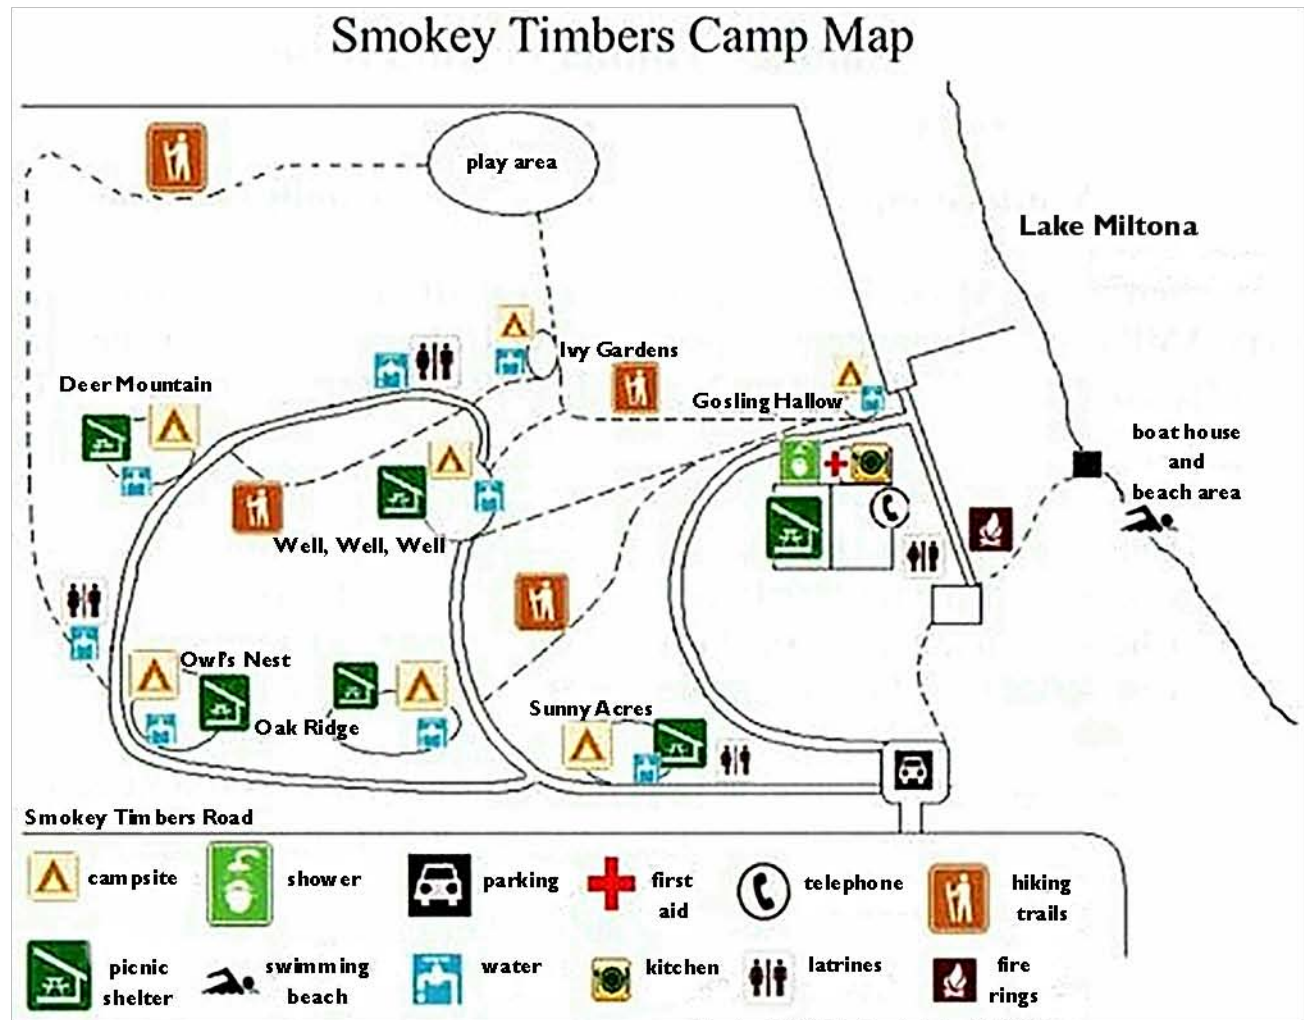

Lake Miltona, Minnesota

About Smokey Timbers

Fun For Everyone!!

Smokey Timbers is an adventure for youth & family groups that can bring you closer to nature, your friends, family and even yourself.

Enjoy a real-life camping experience at this semi-secluded, rustic, charming facility on beautiful Lake Miltona near Alexandria, MN. Rent a campsite for a day camp or over night or rent the entire camp.

What to enjoy here

Smokey Timbers is set up for you to coordinate your own events and come and go as you choose.

- 7 campsites (5) with shelters
- water & fire rings at each site
- latrines throughout the facility
- bunkhouse
- shower house
- handicap accessible
- kitchen with walk in cooler
- basic kitchen pans & utensils
- gas grill
- screened shelter with fireplace
- large deck
- storm shelter
- volleyball, badminton, games
- 550' of sandy beachfront
- kayaks, paddle boats, canoe
- dock, great fishing
- hiking trails on 21 acres

bunkhouse

boat house & beach